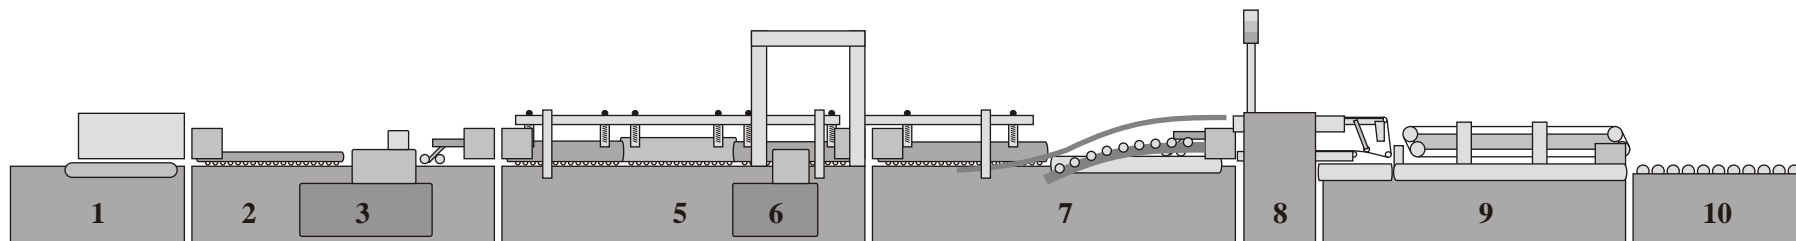

CONFIGURATIONS

VERSION A : Two pieces gl uer

VERSION B : Fol der-gl uer for Two pieces standard boxes

VERSION C : Fol der-gl uer for Two pieces standard and crash l ock bottom boxes

MODULES DESCRIPTION

1	Vacuum feeder with pump
2	2 blanks registering and gluing device
3	Hot-Melt applicator
4	Folding ("wings") device with box aligner
5	Crash lock module with optional "wings" device
6	Cold glue jet system
7	Final folding module
8	Transfer station with optional squaring device
9	Compression station
10	Delivery section - roller table

OPTIONS

Drives ready for single blanks production
Align system for irregular shape boxes
Stacker with optional banding device

JOBS DIMENSIONS

STANDARD BOXES (2 blanks)

L _{min}
L _{max}
W _{min}
W _{max}

CASSIO 150

500 mm / 196 in
900 mm / 354 in
700 mm / 275 in
750 mm / 295 in

CASSIO 200

500 mm / 196 in
1000 mm / 393 in
700 mm / 275 in
1000 mm / 393 in

CASSIO 250

500 mm / 196 in
1200 mm / 472 in
700 mm / 275 in
1250 mm / 492 in

CASSIO 300

500 mm / 196 in
1400 mm / 551 in
700 mm / 275 in
1450 mm / 570 in

CRASHLOCK BOTTOM* (2 blanks)

L _{min}
L _{max}
W _{min}
W _{max}
B _{min}
B _{max}
D _{min}
D _{max}

700 mm / 275 in
900 mm / 354 in
700 mm / 275 in
750 mm / 295 in
60 mm / 23 in
180 mm / 70 in
115 mm / 45 in
300 mm / 118 in