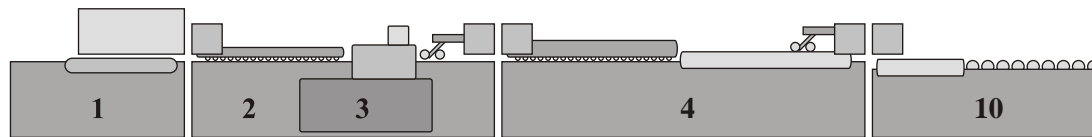

CONFIGURATIONS

VERSION A : Two pieces gl uer

VERSION B : Fol der-gl uer for Two pieces standard boxes

VERSION C : Fol der-gl uer for Two pieces standard and crash l ock bottom boxes

MODULES DESCRIPTION

1	Vacuum feeder with pump
2	2 blanks registering and gluing device
3	Hot-Melt applicator
4	Folding ("wings") device with box aligner
5	Crash lock module with optional "wings" device
6	Cold glue jet system
7	Final folding module
8	Transfer station with optional squaring device
9	Compression station
10	Delivery section - roller table

OPTIONS

Drives ready for single blanks production
Align system for irregular shape boxes
Stacker with optional banding device

JOBS DIMENSIONS

STANDARD BOXES (2 blanks)

L _{min}
L _{max}
W _{min}
W _{max}

CASSIO 150

500 mm / 196 in
900 mm / 354 in
700 mm / 275 in
750 mm / 295 in

CASSIO 200

500 mm / 196 in
1000 mm / 393 in
700 mm / 275 in
1000 mm / 393 in

CASSIO 250

500 mm / 196 in
1200 mm / 472 in
700 mm / 275 in
1250 mm / 492 in

CASSIO 300

500 mm / 196 in
1400 mm / 551 in
700 mm / 275 in
1450 mm / 570 in

CRASHLOCK BOTTOM* (2 blanks)

L _{min}
L _{max}
W _{min}
W _{max}
B _{min}
B _{max}
D _{min}
D _{max}

700 mm / 275 in
900 mm / 354 in
700 mm / 275 in
750 mm / 295 in
60 mm / 23 in
180 mm / 70 in
115 mm / 45 in
300 mm / 118 in